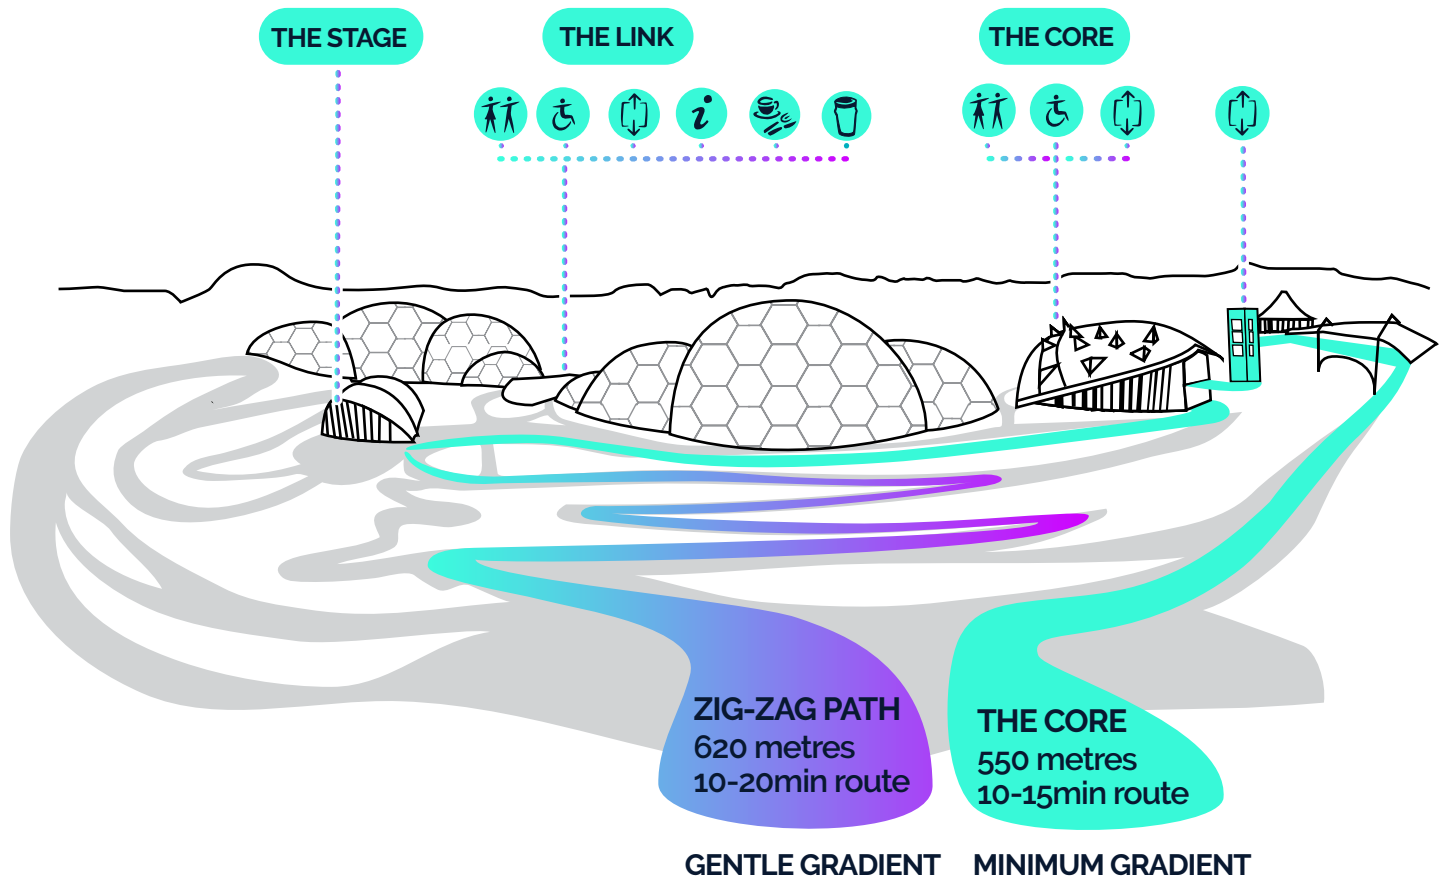

ROUTES TO STAGE

VISITOR CENTRE

LIFT

FOOD

TOILETS

BAR

INFORMATION

ARENA MAP

KEY

-  PRE-BOOKED ACCESS VIEWING
-  BAR
-   TOILETS
-  FIRST AID

THE ARENA AND ALL VIEWING PLATFORMS (VIP PLATFORM AND ACCESSIBLE VIEWING PLATFORM) ARE OUTDOORS WITH NO COVERED SPACE.