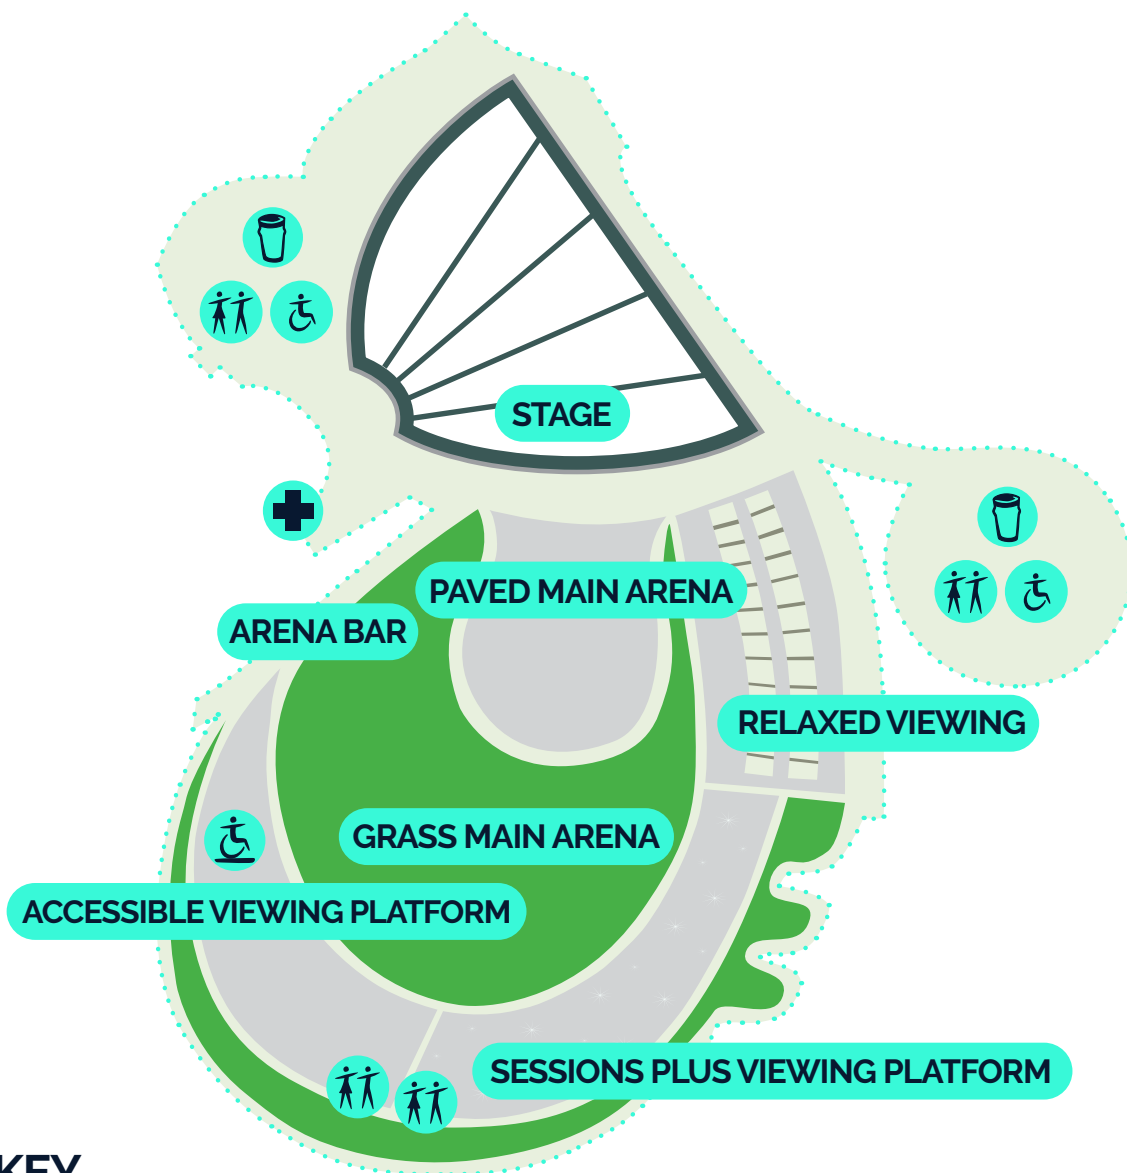

ROUTES TO STAGE

VISITOR CENTRE

LIFT

FOOD

TOILETS

BAR

INFORMATION

ARENA MAP

KEY

-  PRE-BOOKED ACCESS VIEWING
-  BAR
-   TOILETS
-  FIRST AID

THE ARENA AND ALL VIEWING PLATFORMS (VIP PLATFORM AND ACCESSIBLE VIEWING PLATFORM) ARE OUTDOORS WITH NO COVERED SPACE.