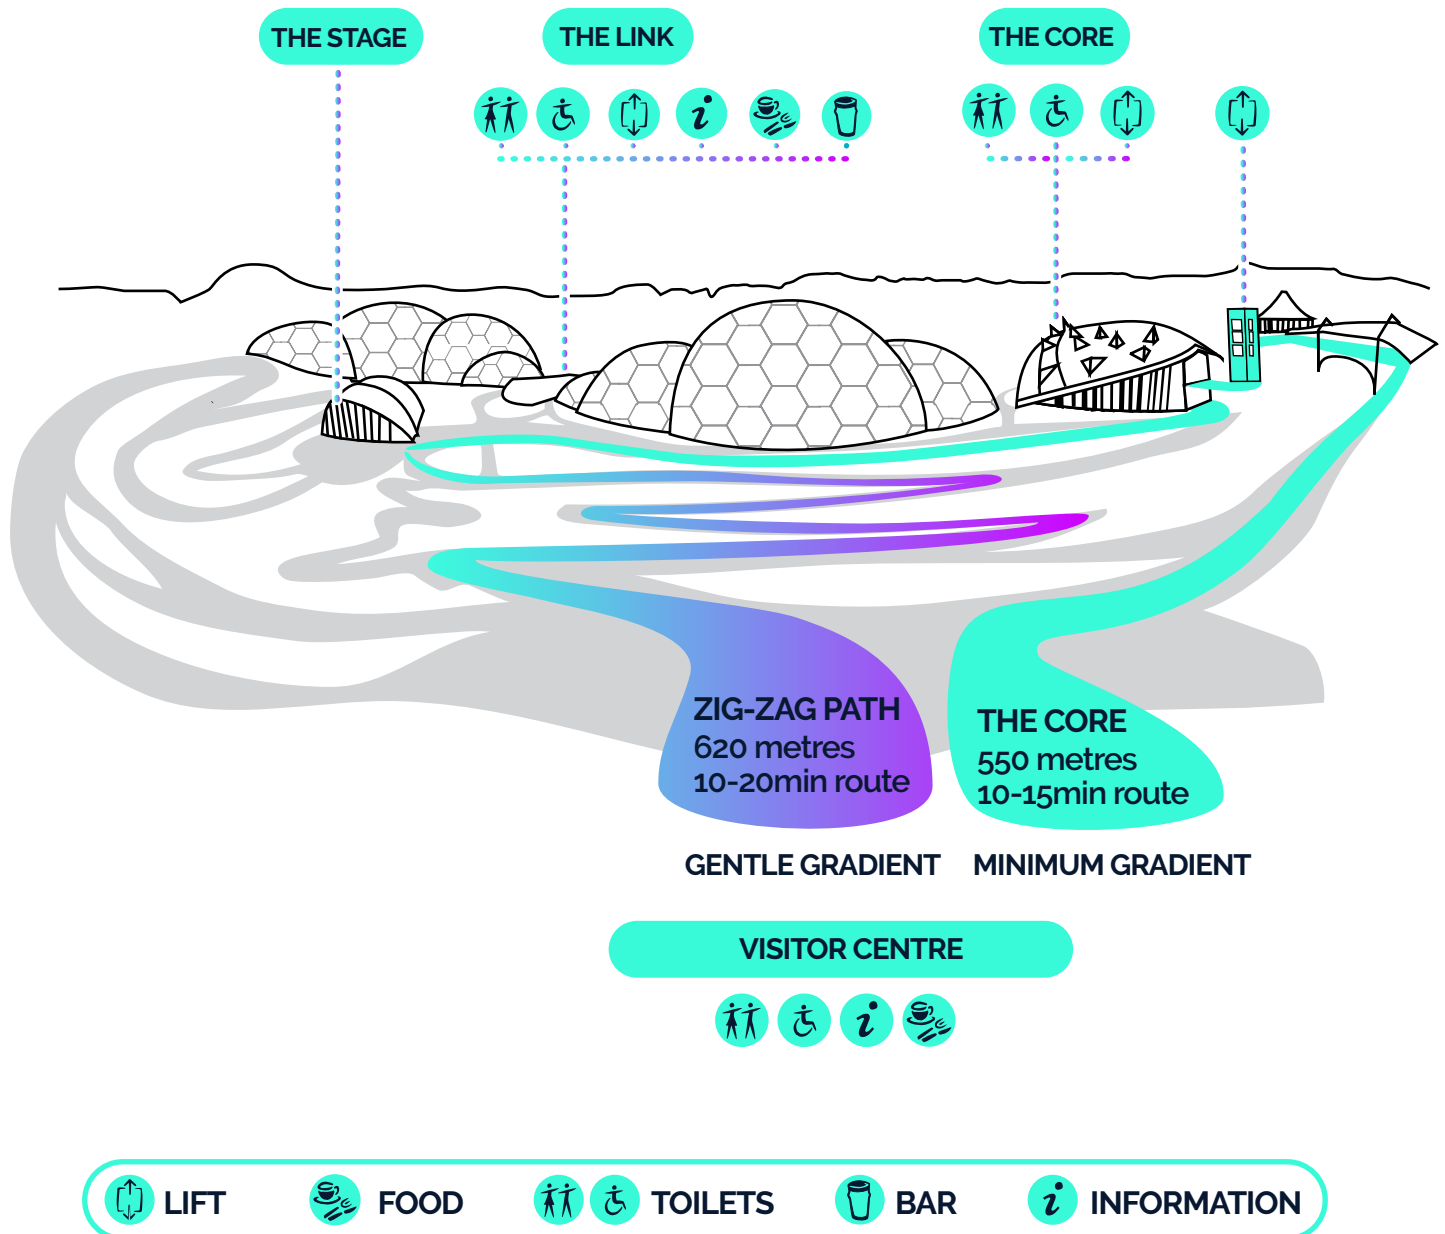

ROUTES TO STAGE

ARENA MAP

KEY

-  PRE-BOOKED ACCESS VIEWING
-  BAR
-   TOILETS
-  FIRST AID