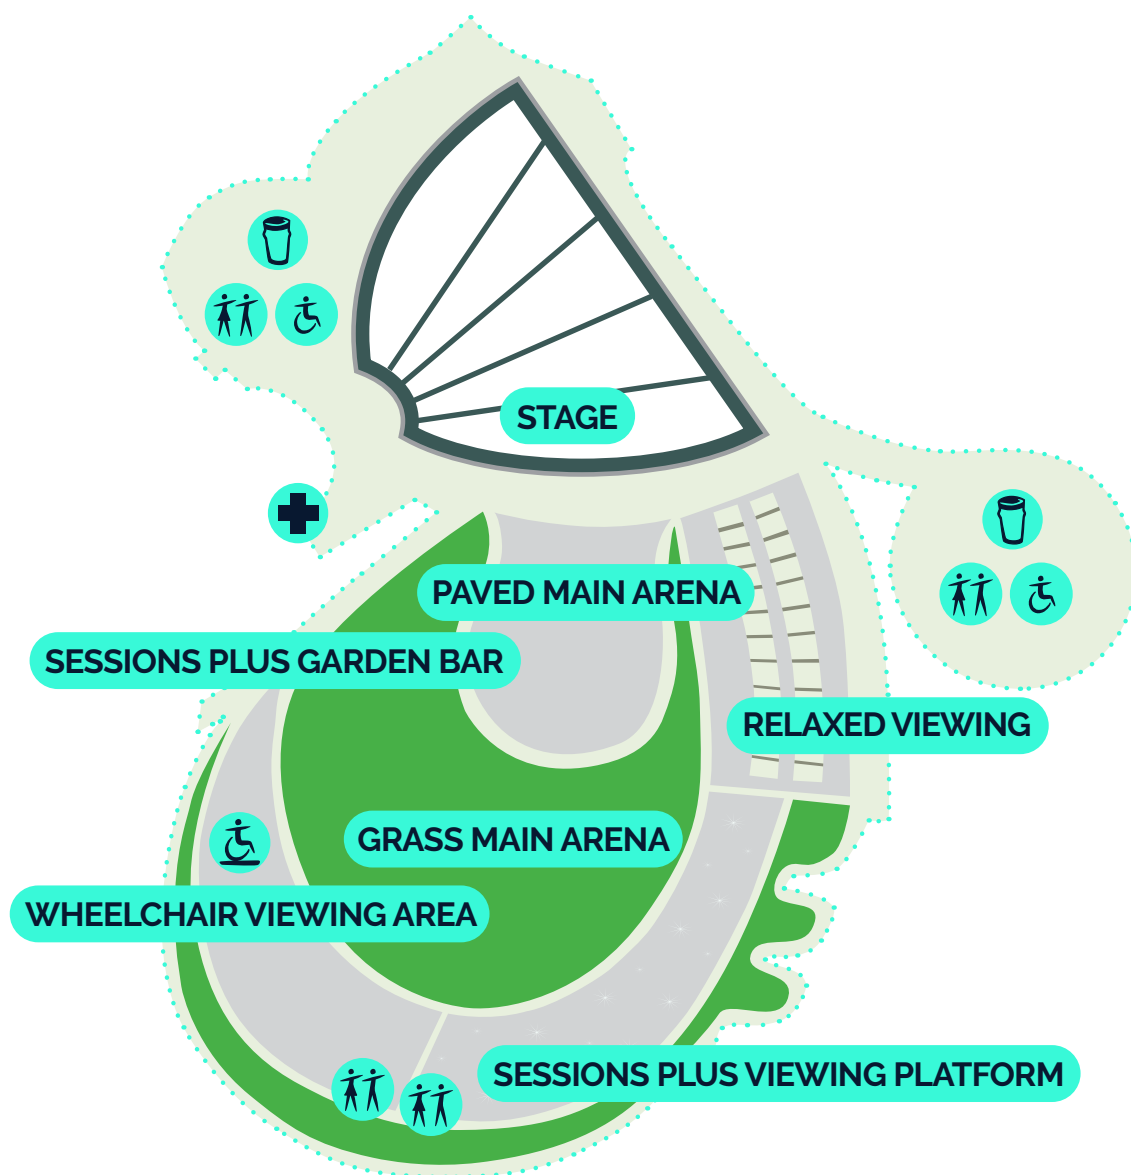

ROUTES TO STAGE

ARENA MAP

KEY

-  PRE-BOOKED ACCESS VIEWING
-  BAR
-   TOILETS
-  FIRST AID