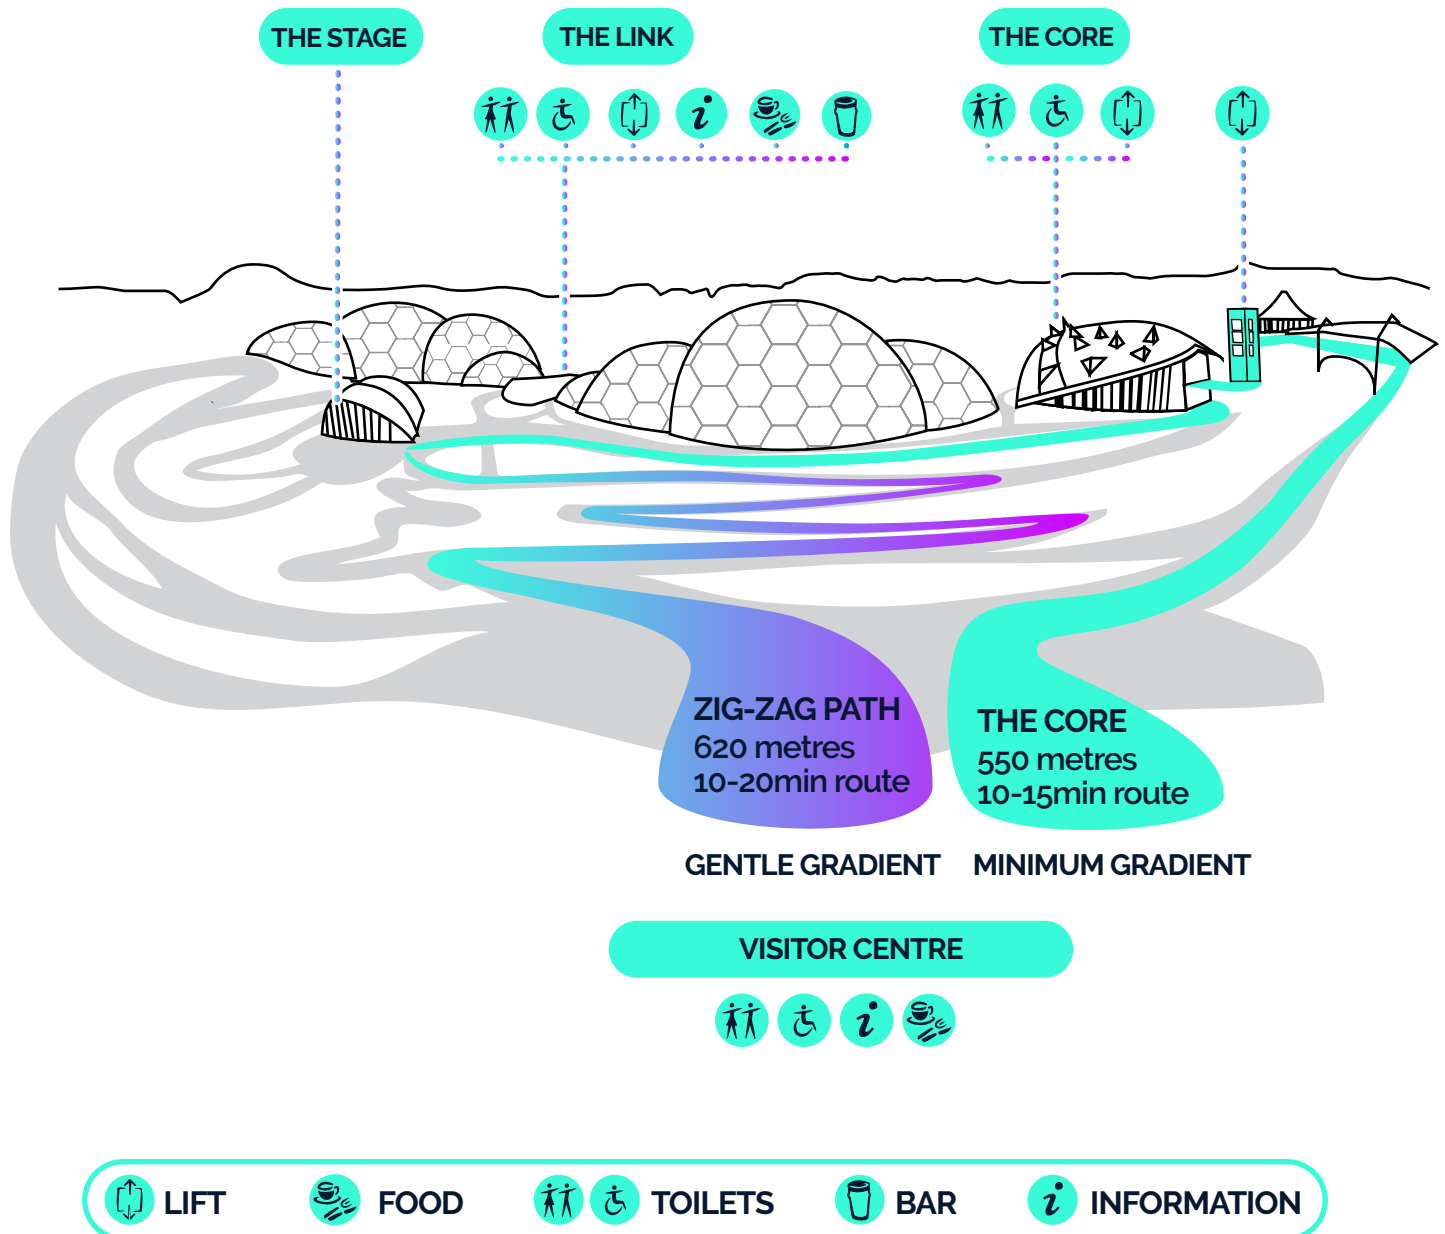

ROUTES TO STAGE

ARENA MAP

KEY

- | | |
|---|---|
|  PRE-BOOKED ACCESS VIEWING |  BAR |
|   TOILETS |  FIRST AID |