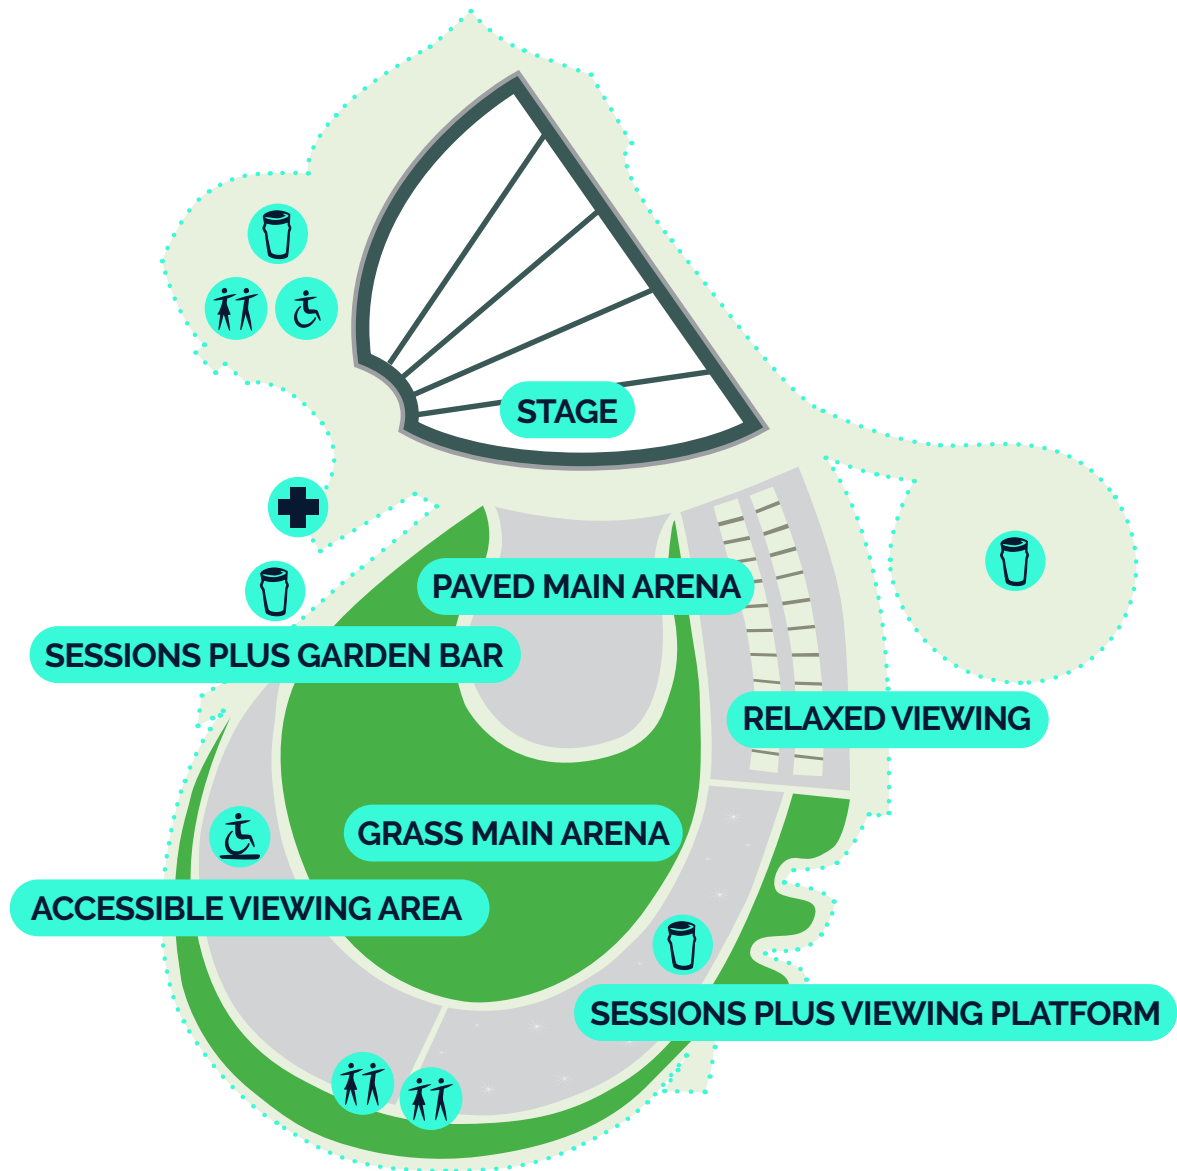

ROUTES TO STAGE

ARENA MAP

KEY

- | | |
|---|---|
|  PRE-BOOKED ACCESS VIEWING |  BAR |
|   TOILETS |  FIRST AID |